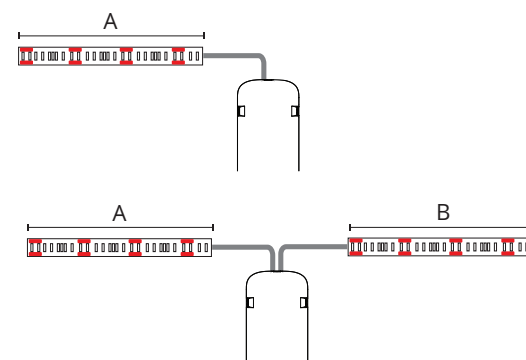

24V 150W Driver Kit Phase Cut

220-240V, 50/60Hz, 60W-150W

NO: Kan kun installeres og vedlikeholdes av en registrert installasjonsvirksomhet.
DK: Må kun installeres og vedlikeholdes af uddannet elektriker.
SE: Skall installeras och underhållas av behörig elektriker.
EN: Only to be installed and maintained by an authorized electrician.
FR: Doit être installé et maintenu par un électricien qualifié.
NL: Mag alleen geïnstalleerd en onderhouden worden door een bevoegde electricien.
DE: Dieses Produkt darf nur durch autorisiertes Personal (z.B. Elektro-Installateur) angeschlossen, in Betrieb genommen und gewartet werden.
FI: Asentaa ja huoltaa saa vain valtuutettu sähköasentaja

NO: Skru av strømmen før montering.
DK: Sluk for strømmen inden montering.
SE: Stäng av strømmen innan montering.
EN: Turn off power before installing.
FR: Couper le courant avant l'installation.
NL: Stroom uitschakelen voor u het toestel installeert.
DE: Vor Installationsarbeiten den Strom abschalten.
FI: Sammuta virta ennen kytkemistä

LED load per driver

Total load on driver: Min 60W, Max 150W

	A	A+B
Stripline 9W/m	Max 10m	Max 16,6m
Stripline 15W/m	Max 10m	Max 10m
Slimline	Max 2A (Max 48W)	Max 2x2A (Max 2x48W)
Slimline Pro	Max 2A (Max 48W)	Max 2x2A (Max 2x48W)
Slimline DTW	Not suitable	
LEDStar	25-62 pcs	
LEDStar Slim	14-29 pcs	
Luna Mini	40-100 pcs	
Luna Deco	15-37 pcs	
Luna Deco Opal	15-37 pcs	

Luna Mini, Luna Deco, Luna Deco Opal, LEDStar, LEDStar Slim

Stripline

Slimline, Slimline Pro

NORWAY

SG Armaturen AS

Skytterheia 25
N-4790 Lillesand

Tel: +47 37 50 03 00
firmapost@sg-as.no
www.sg-as.no

SWEDEN

SG Armaturen AB

Tel: +46 31 81 71 10
info@sg-ab.se
www.sg-ab.se

FINLAND

SG Armaturen Oy

Tel: +358 02 07 30 39 60
info@sg-oy.fi
www.sg-oy.fi

DENMARK

SG Armaturen A/S