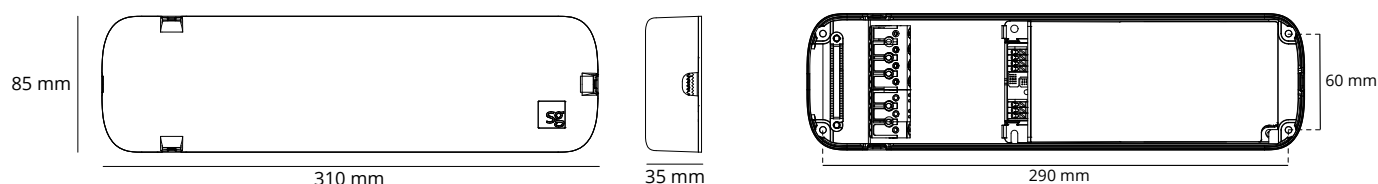

LED load per driver

Total load on driver: Min 60W, Max 150W

	A	A+B
Stripline 9W/m	Max 10m	Max 16,6m
Stripline 15W/m	Max 10m	Max 10m
Slimline	Max 2A (Max 48W)	Max 2x2A (Max 2x48W)
Slimline Pro	Max 2A (Max 48W)	Max 2x2A (Max 2x48W)
Slimline DTW	Not suitable	
LEDStar	25-62 pcs	
LEDStar Slim	14-29 pcs	
Luna Mini	40-100 pcs	
Luna Deco	15-37 pcs	
Luna Deco Opal	15-37 pcs	